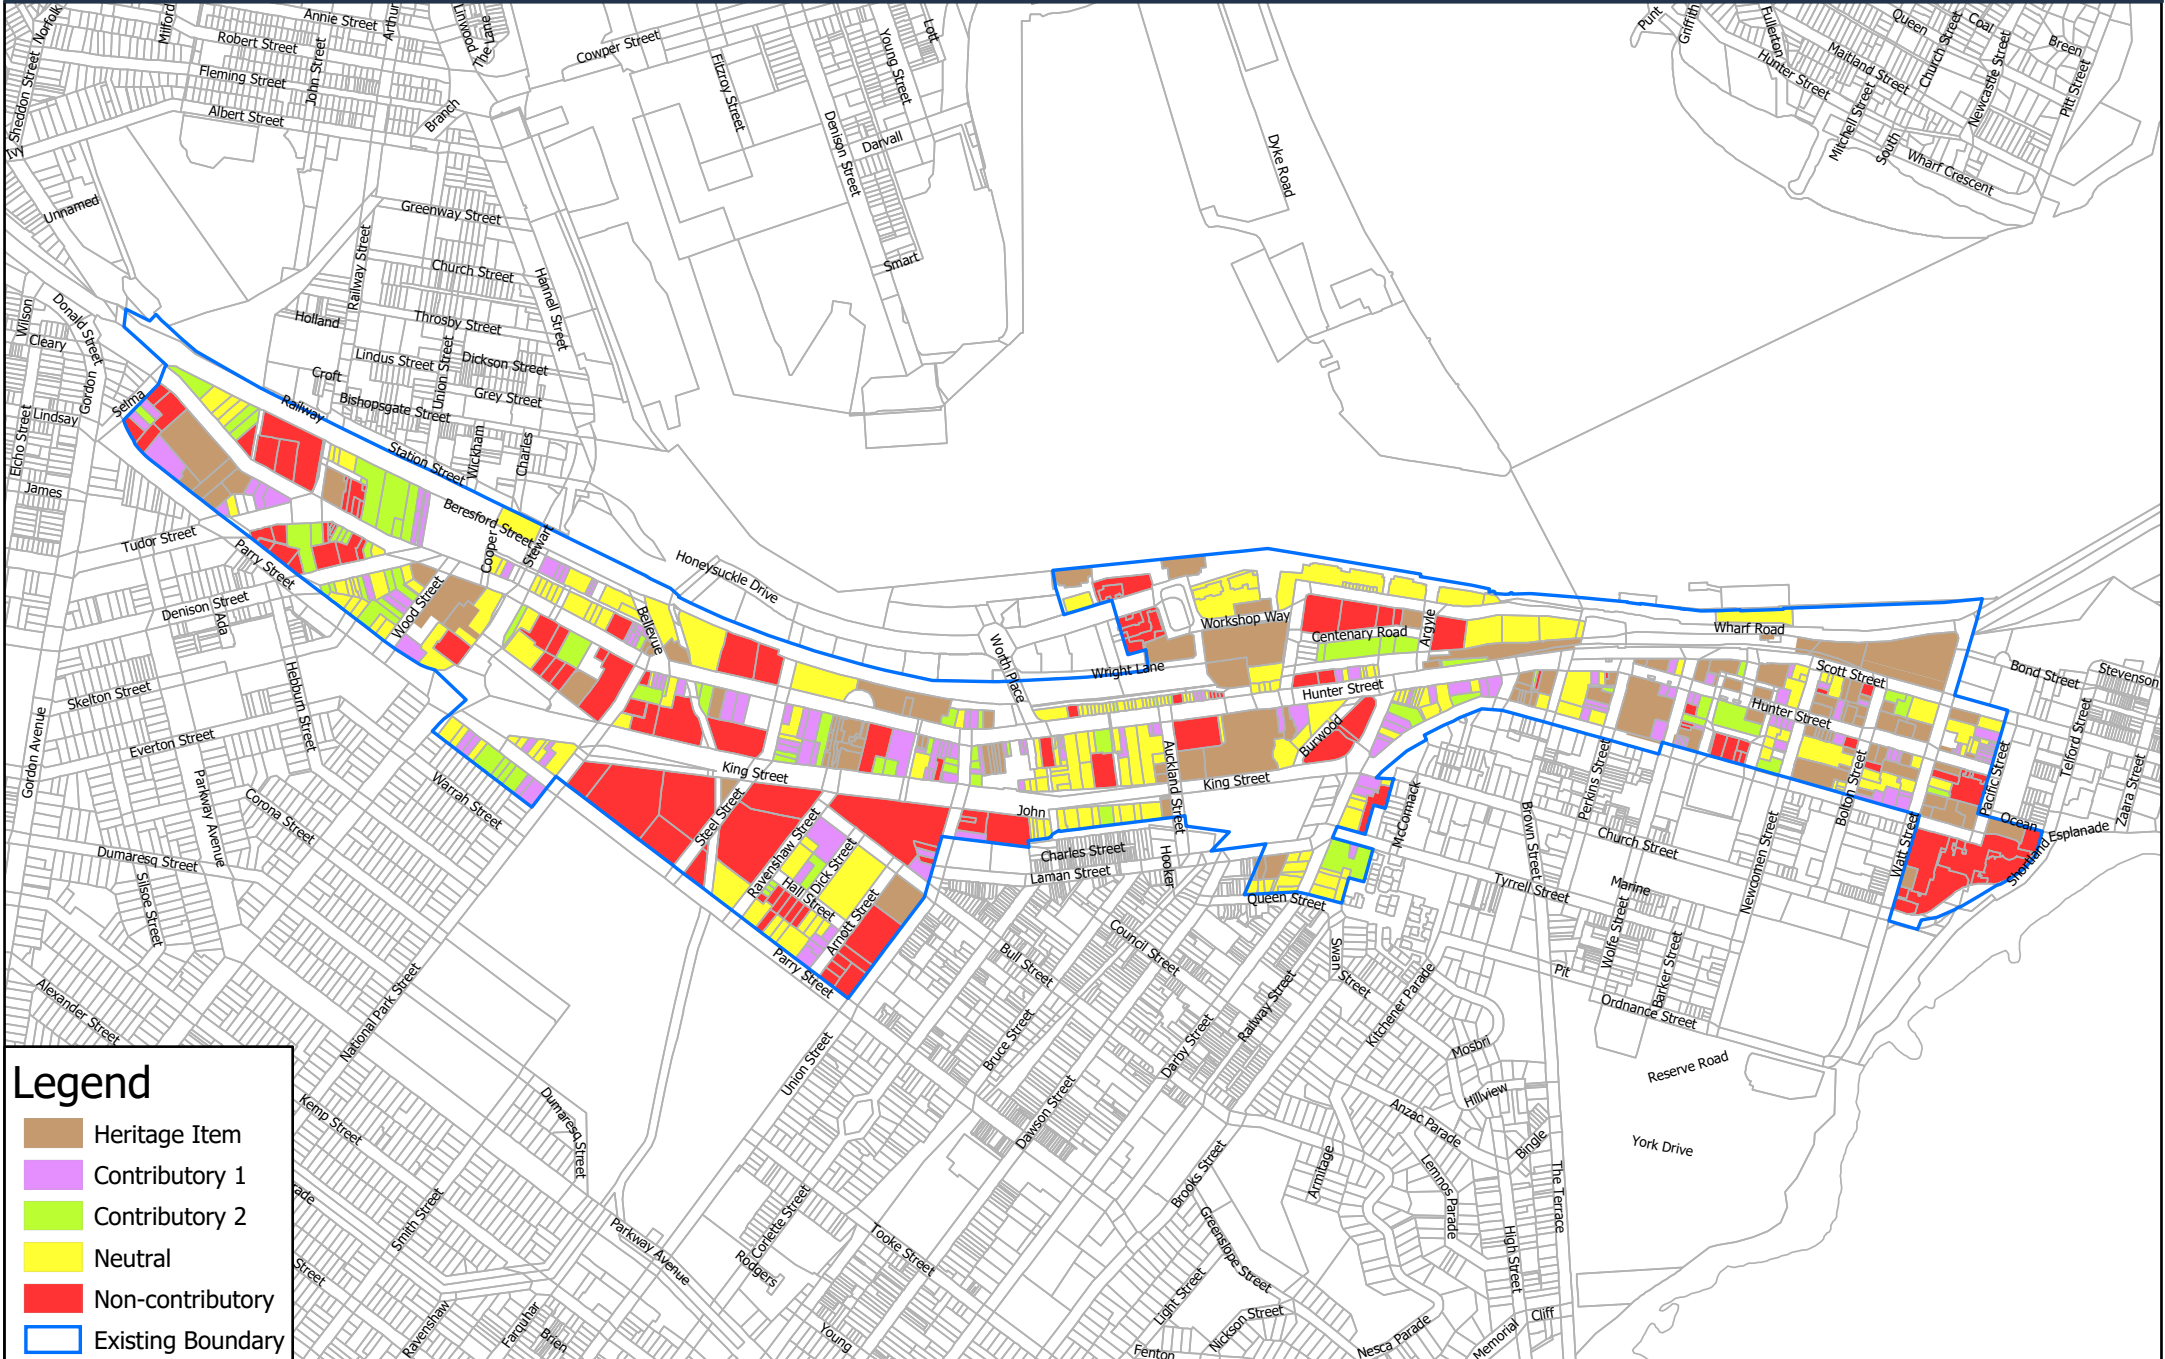

# Contributory Buildings Map – Newcastle City Centre Heritage Conservation Area

**Legend**

- Heritage Item
- Contributory 1
- Contributory 2
- Neutral
- Non-contributory
- Existing Boundary

DISCLAIMER: Although great care has been taken in the preparation of these documents/maps, City of Newcastle makes no representation or warranty as to the accuracy or completeness of any information contained in them. City of Newcastle accepts no responsibility for any misprints, errors, omissions or inaccuracies in these documents/maps or for loss or damages resulting from reliance on any information provided

Scale: 1:12,500 at A4